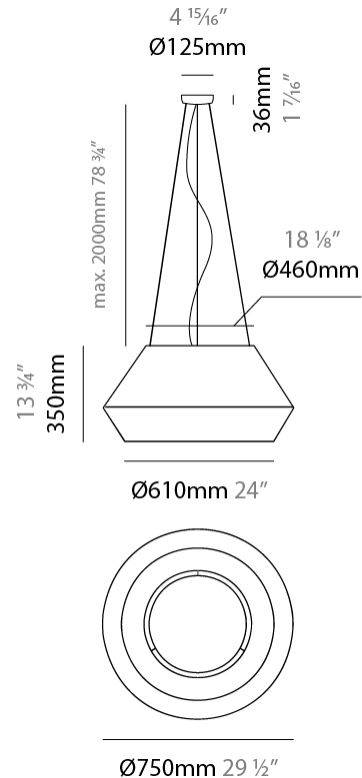

BANYO SUSPENSION

D111002-

base number Finish
Options

1. To build a product code in our configurator select the specify button on the base model # product page
2. To build a manual product code on this datasheet choose from the options listed below in blue font and add the suffix to the base model #

GENERAL

Series: Banyo
Partner: Ole
Division: Design
Installation: Suspension
Product Type: Pendant
Mounting Location: Ceiling
Light Distribution: Direct

PHYSICAL

Shape: Dome
Diameter (mm): 750
Diameter (in): 29 1/2
Height (mm): 350
Height (in): 13 3/4
Max. Overall Height (mm): 2350
Max. Overall Height (in): 92 1/2
Weight (kg): 10
Weight (lbs): 22.05
Diffuser: Satin Glass
Fixture Finish: BEI / BLK / BLU / COG / DGN / GRY / MRN / MOC / MUS / OLV / SIL / STN / TER / WHI
Holder Finish: MBK
Accent Finish: MBK
Fixture Material: Fabric Cord / Metal
Primary Material: Fabric - Recycled
Cable Details: 2000mm/78 3/4" Cable - Transparent
Upon Request: Matte White Holder

ELECTRICAL

Number of Lamps: 3
Lamp Type: LED Retrofit
Lamp Shape: A19
Bulb Included: Bulb Not Included
Max. Wattage Per Lamp (W): 15
Lamp Base: E26
Input Voltage (V): 120
Upon Request: 277Vac / GU24

LED

OPTICAL

RATINGS AND CERTIFICATIONS

Certified By: Certified for North American Standards
IP rating: IP20

PROJECT
TYPE
SPECIFIER
QUANTITY
DATE